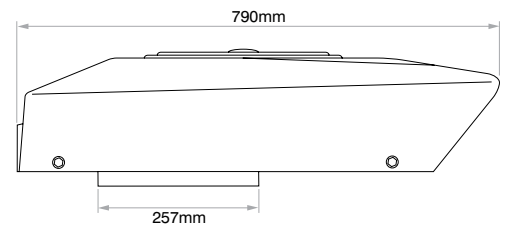

R6100 SERIES

R61000P

Red Dot Rooftop Evaporator Assembly 12V

- Height: 188mm
- Width: 642mm
- Length: 790mm
- Weight: 20kg
- BTU's: 16000 cooling

R6100024P

Red Dot Rooftop Evaporator Assembly 24V

Part No.	Description	Red Dot Ref. No.	Page No.
RD211890P	Cover Assembly Outer		477
RD572970P	Fan Blade	73R8100	268
RD571290P	Motor 12V	73R0542	7
RD5712924P	Motor 24V	73R0544	12
RD572720P	Receiver Drier	74R2546	448
RD545830P	Pressure Switch Trinary	71R7550	392
RD447380P	Condenser Coil	77R0620	N/A
RD211950P	Evaporator Coil	76R5500	243
RD568680P	Block TX Valve	71R8301	495
RD566900P	Relay 12V	71R1902	483
RD566930P	Relay 24V	71R1904	483
RD412536P	Thermostat	71R2250	522