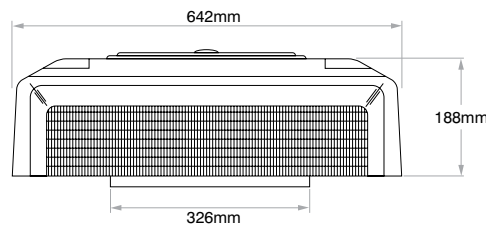

R6100 SERIES

R61000P

Red Dot Rooftop Evaporator Assembly 12V

- Height: 188mm
- Width: 642mm
- Length: 790mm
- Weight: 20kg
- BTU's: 16000 cooling

R6100024P

Red Dot Rooftop Evaporator Assembly 24V

Part No.	Description	Red Dot Ref. No.	Page No.
RD211890P	Cover Assembly Outer		477
RD572970P	Fan Blade	73R8100	268
RD571290P	Motor 12V	73R0542	7
RD5712924P	Motor 24V	73R0544	12
RD572720P	Receiver Drier	74R2546	448
RD545830P	Pressure Switch Trinary	71R7550	392
RD447380P	Condenser Coil	77R0620	N/A
RD211950P	Evaporator Coil	76R5500	243
RD568680P	Block TX Valve	71R8301	495
RD566900P	Relay 12V	71R1902	483
RD566930P	Relay 24V	71R1904	483
RD412536P	Thermostat	71R2250	522

Part No.	Description	Red Dot Ref. No.	Page No.
RD573120P	Blower Wheel CCW	73R6300	22
RD551211P	Motor Dual Shaft 12V	73R4262	14
RD5512124P	Motor Dual Shaft 24V	73R4254	117
RD573110P	Blower Wheel CW	73R6350	22
RD536470P	Resistor	71R1450	482
RD209610P	Roof Seal		477
RD212970P	Plenum Gasket		477
RD538460P	Louvre Assembly 4.5"	72R3120	368
RD559280P	Knob	71R4040	683
RD536460P	Switch 3 Speed Rotary	71R1150	481
RD212900P	Plenum Diffuser Assembly		477
RD559370P	Recirculating Filter	78R5300	222